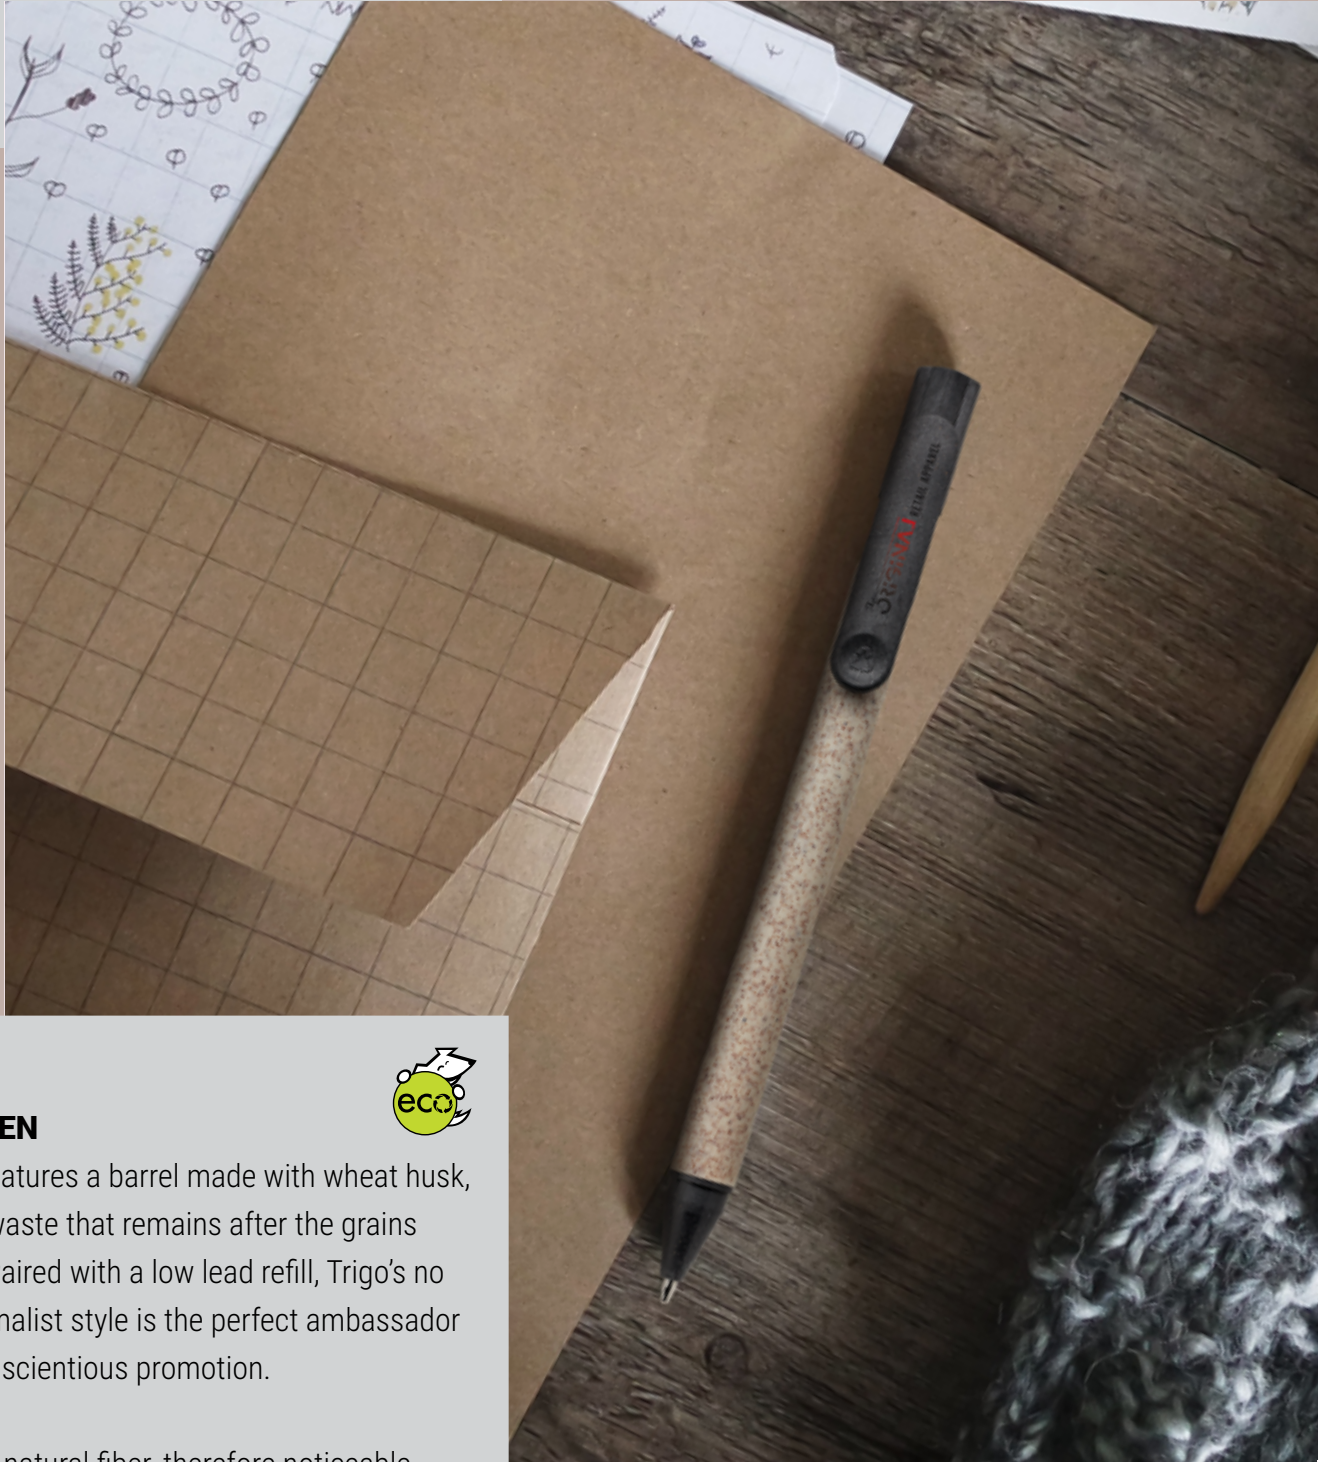

## **EC117 TRIGO BALLPOINT PEN**

The Trigo pen features a barrel made with wheat husk, an agricultural waste that remains after the grains are harvested. Paired with a low lead refill, Trigo's no nonsense, minimalist style is the perfect ambassador for your eco conscientious promotion.

Wheat husk is a natural fiber, therefore noticeable shade variations and grain patterns may be apparent within orders of the same item.

as low as

 **\$0.59** (C)