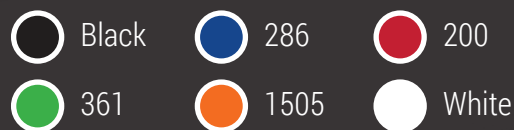

NEW

T252 MIAMI

WIRELESS
SPEAKER
/ WIRELESS
CHARGING DOCK

One wireless device, two key functions! The compact Miami is both a wireless speaker and a charging dock with built-in NTC overheating protection to wirelessly charge your smart phone when charging cable (included) is connected to a power source. Add default full coverage 4-color process branding and your logo will stand-out as an effective promoter of your message.

Available Colors:

AS LOW AS

\$30.90 (c)

SPECTOR & CO. 
YOUR BRAND'S BEST FRIEND