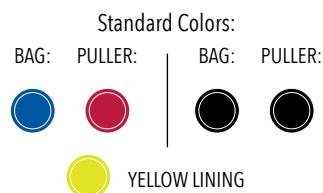

**BG120 TOPO DESIGNS
ROVER PACK - CLASSIC**

- Spacious main compartment
- Flap top with dual side-release buckle closures
- Drawstring cinch closure and padded base in main compartment
- Padded internal sleeve fits most 13" laptops
- Large zippered top flap pocket
- Large bottom zippered pocket
- Adjustable side water bottle pockets
- Dual side compression straps
- Spacer mesh shoulder straps
- Top carry handle
- Heavy-duty YKK zippers
- PackFast™ Bag Attachment Loops

MAIN MATERIALS:

1000D nylon / 420D nylon pack cloth, 210D nylon pack cloth liner

VOLUME: 20 L

as low as

 **\$125.00** (C)

Optional Puller Colors:

\$1.65 (C) each puller