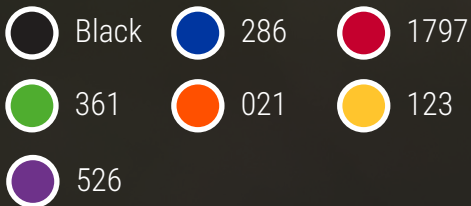

NEW

G1264 GIGI

BALLPOINT PEN

Available Colors:

You'll never be off-color with the cheerful shades of the Gigi push-action plastic ballpoint pen.

Color-coordinated from clip to grip, Gigi is ready for any promotion with its clean white barrel, shiny chrome plunger and tip and low lead compliant refill.