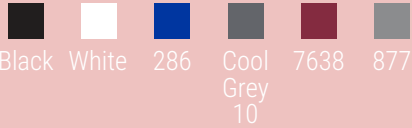

G3158

FELIX

BALLPOINT PEN

Felix has it all! A Spector & Co. Original (patent pending) tapered, metallic aluminum barrel, clip push-action ballpoint pen with a rubberized grip and a SureWrite™ low lead refill. Laser engrave your logo and let the shiny chrome undercoating proudly advertise your message.

AVAILABLE COLORS

SPECTOR & CO.
YOUR BRAND'S BEST FRIEND

as low as  **2.19** (c)