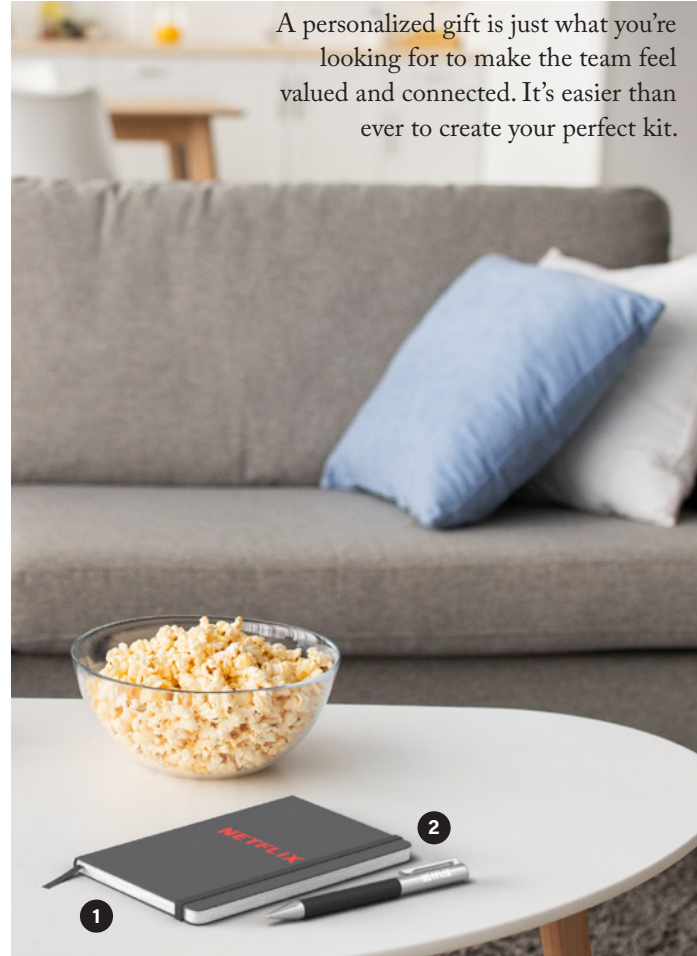

PACKAGING
OPTIONS
AVAILABLE

FRIDAY MEETINGS

PACKAGING
OPTIONS
AVAILABLE