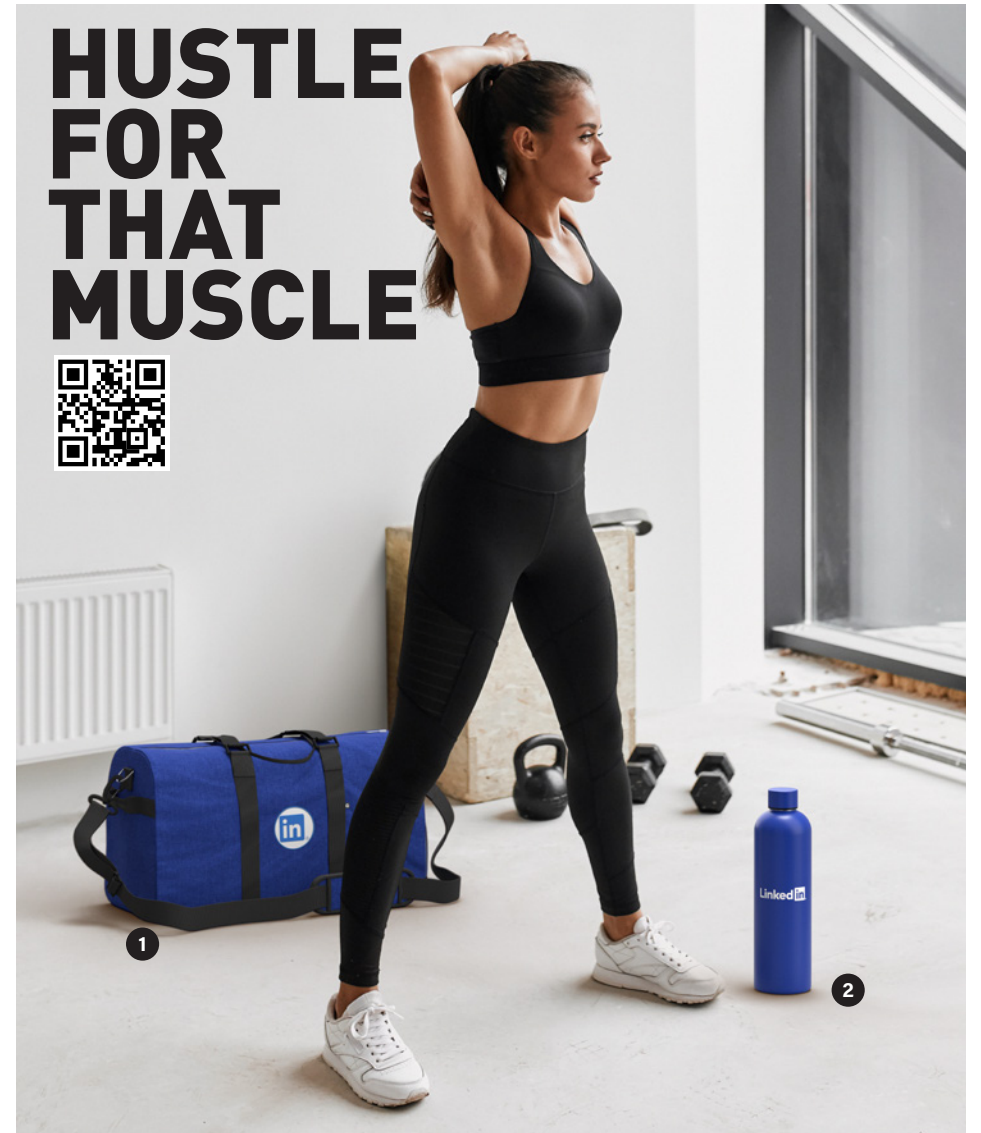

HUSTLE FOR THAT MUSCLE