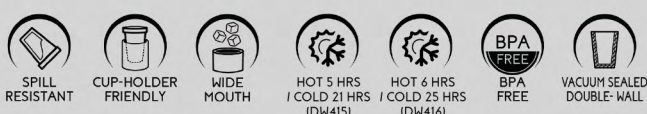

Perfect mornings
require perfect mugs.
Start the day off in
total tranquility,
enjoying every sip of
your morning coffee.

CALL OF THE WILD - DW415

532 ML / 18 OZ XL MUG

Default Branding - Setup Charge: \$95.00

Imprint: Laser Engraved

Centered Next to Handle - Right Handed: 1.5" x 1.5"

Product Dimensions: (4.125" x 7.5" x 3.5")

Packaging: Eco Tuck-in Box

CALL OF THE WILD - DW416

946 ML / 32 OZ XXL MUG

Default Branding - Setup Charge: \$95.00

Imprint: Laser Engraved

Centered Next to Handle - Right Handed: 1.5" x 1.5"

Product Dimensions: (4.125" x 7.5" x 3.5")

Packaging: Eco Tuck-in Box

PERFECTLY KITTED

CALL OF THE WILD - BG207
WATER RESISTANT 4L DUFFLE BACKPACK