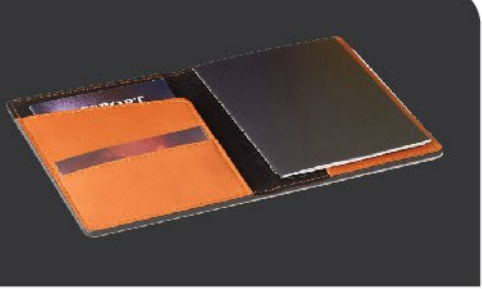

Smart travel merch

[SHOP NOW](#)

ASHBURY
BY SPECTOR & CO.

Made from recycled water bottles

RENEW BACKPACK

[BGR125 WORKATION](#)

Debossed Brandpatch

Convenient luggage trolley sleeve

Streamlined and intuitive storage compartments

RFID protection

RFID PASSPORT HOLDER

[ST145 DONALD](#)

Durable Donald vinyl

ora
BY SPECTOR & CO.

STAINLESS STEEL BOTTLE

[DW324 LOOSE CANON](#)

dec'd out
BY SPECTOR & CO.

Mock it up in Minutes!

Easy carry handle and ergonomic silhouette

Double wall insulated

Professional-grade stainless steel

Secure metal buckle clasp

LUGGAGE TAG

[G527 DONALD](#)