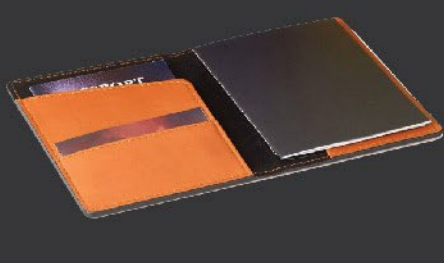

Smart travel merch

SHOP NOW

ASHBURY
BY SPECTOR & CO.

Made from recycled water bottles

RENEW BACKPACK

BGR125 WORKATION

Debossed Brandpatch

Convenient luggage trolley sleeve

Streamlined and intuitive storage compartments

RFID protection

Durable Donald vinyl

RFID PASSPORT HOLDER

ST145 DONALD

ora
BY SPECTOR & CO.

STAINLESS STEEL BOTTLE

DW324 LOOSE CANON

dec'd out
BY SPECTOR & CO.

Mock it up in Minutes!

Easy carry handle and ergonomic silhouette

Double wall insulated

Professional-grade stainless steel

Secure metal buckle clasp

LUGGAGE TAG

G527 DONALD