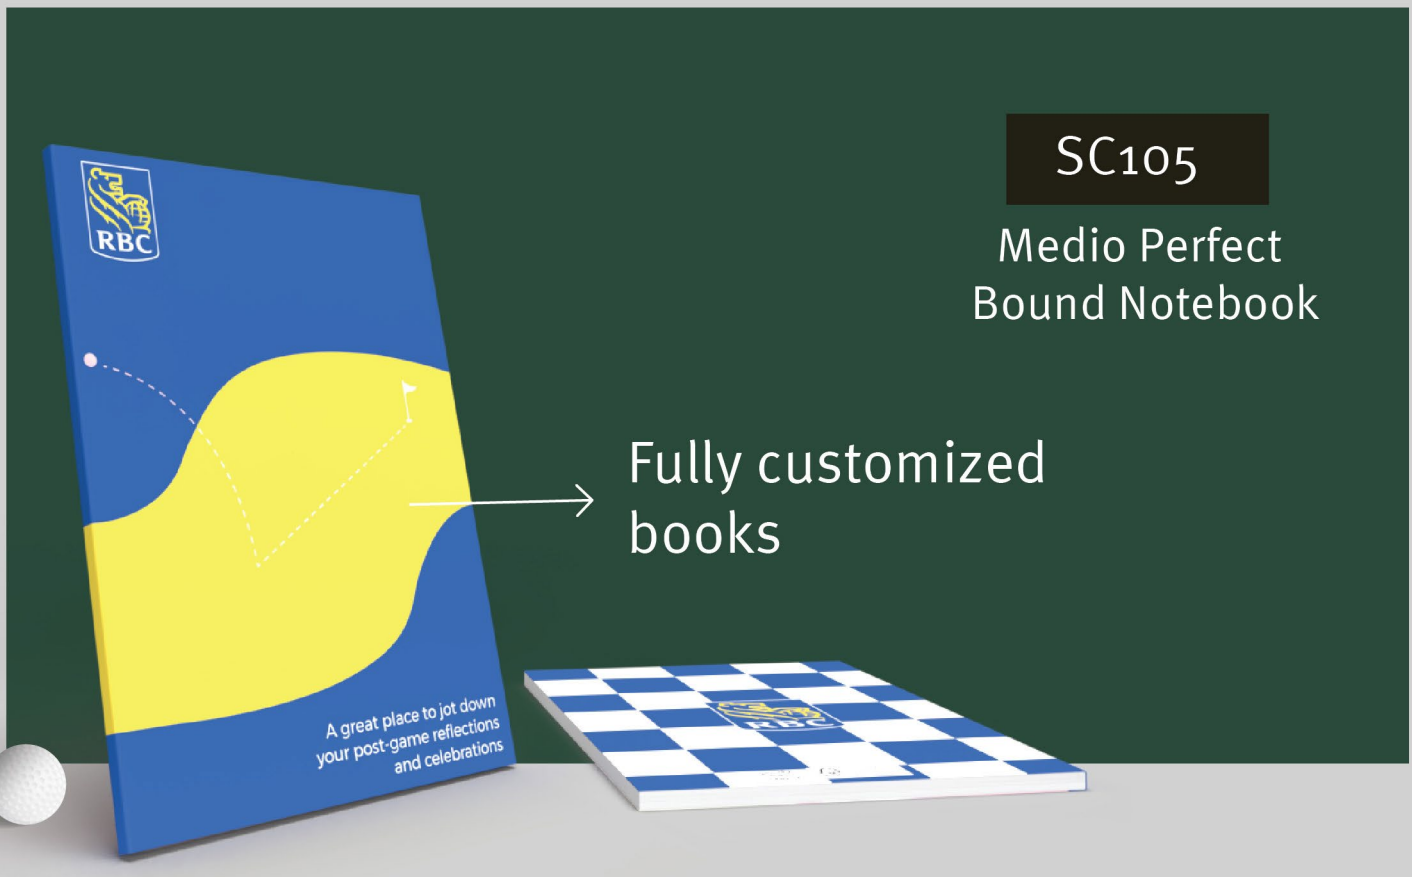

# SWING INTO GOLF TOURNAMENT BRANDED MERCH

Explore our merch

Ora

DW305

Trend Setter  
Metallic

4CP  
decoration

Custom  
BrandPatch lid

ASHBURY  
BY SPECTOR & CO.

BG210

Call Of The  
Wild- Metro

Silk screen  
decoration

scribl

SC105

Medio Perfect  
Bound Notebook

Fully customized  
books

Explore our merch