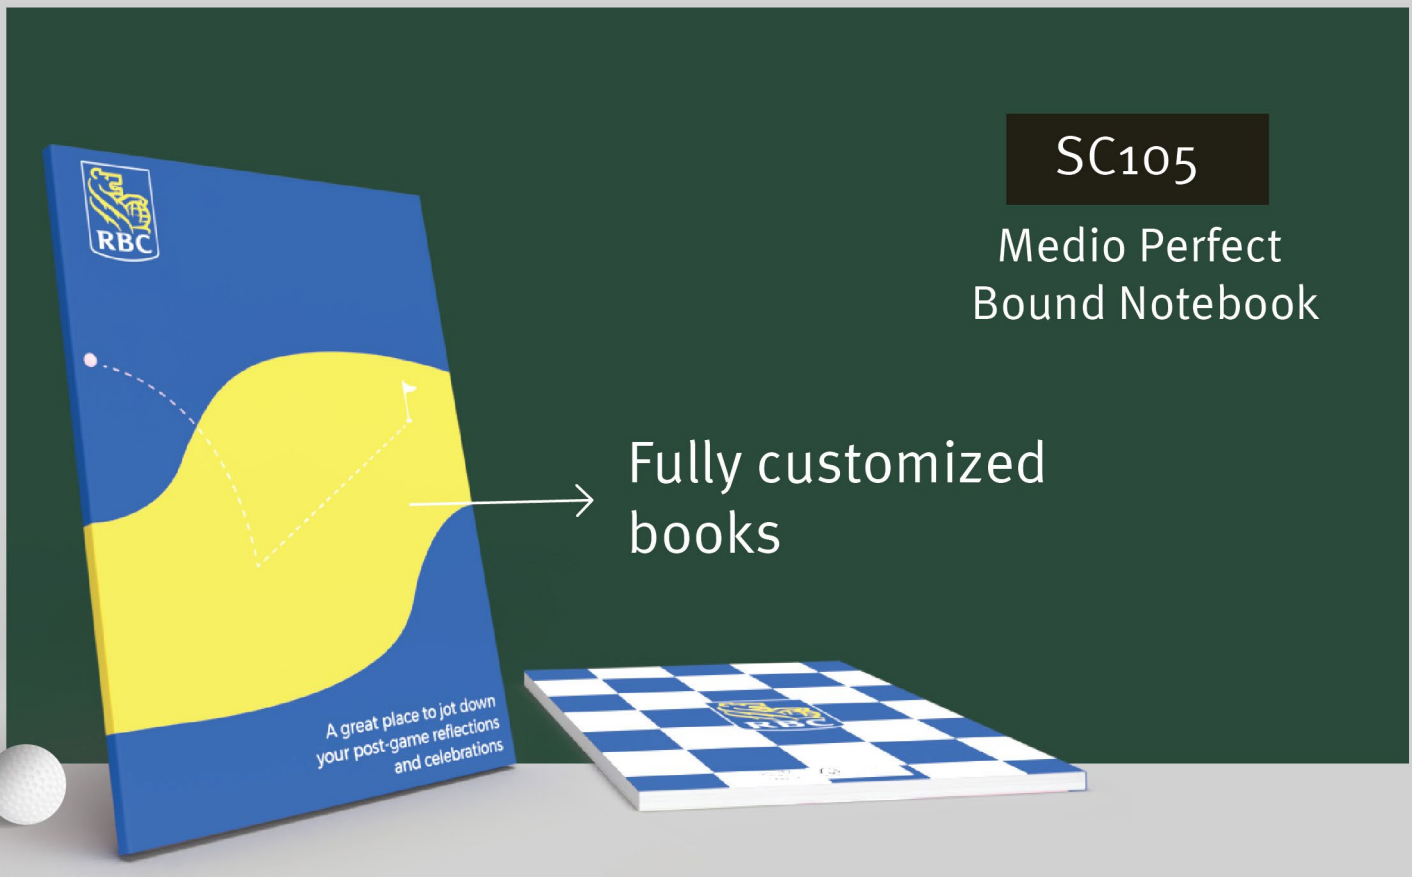

SWING INTO GOLF TOURNAMENT BRANDED MERCH

Explore our merch

Ora

DW305

Trend Setter
Metallic

4CP
decoration

Custom
BrandPatch lid

ASHBURY
BY SPECTOR & CO.

BG210

Call Of The
Wild- Metro

Silk screen
decoration

RBC

scribl

SC105

Medio Perfect
Bound Notebook

Fully customized
books